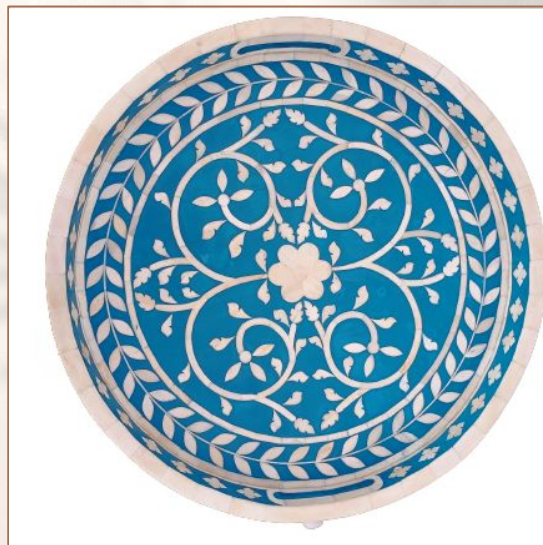

Customization is Available

New products

06

Bone Inly Tray

Size : 40x28x5cm

Material : Bone Inlay

Customization is Available

New products

07

Handmade Bone Inlay
Wooden Serving
Coffee & Tea Tray

Size : 14x10x2 inch

18x14x2 inch

Material : Wood Inlay

Customization is Available

New products

08

Bone Inlay Serving
Kitchen Tray

Size : 30x15x5cm

Material : Bone Inlay

Customization is Available

New products

09

Handmade
Customized Bone
Inlay Round Serving
Tray

Size : 45x45x5cm

50x50x5

Material : Bone Inlay

Customization is Available

New products

10

Moroccan Pattern
Inspired Bone Inlay
Tray

Size : 12" x 12" x 1.75"

Material : Bone Inlay